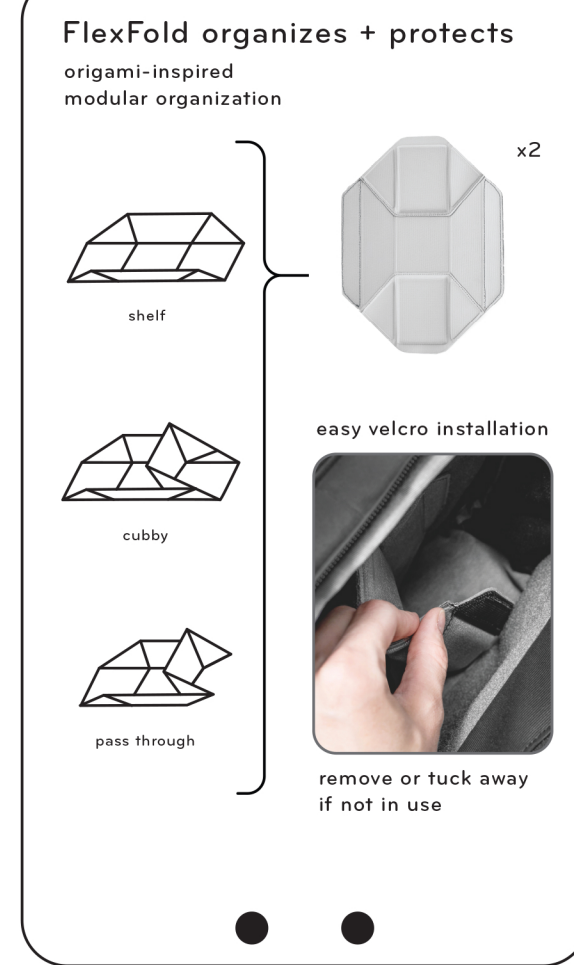

EVERYDAY TOTEPAK MANUAL

everyday totepack 20L

cameras + essential carry
sac fourre-tout sac à dos
毎日のバックパクトートバッグ

20L volume

15in max laptop size
38cm x 25.4cm x 2.5cm
15in x 10in x 1in

1.01 kg unpacked weight
2.23 lb

2 FlexFold dividers

2 CordHook carry straps

super durable UltraZips

400d outer shell + built-in padding

outer shell: made from recycled plastic

weatherproof construction

designed in San Francisco, made in Vietnam

2 FlexFold dividers

2 CordHook carry straps

super durable UltraZips

400d outer shell + built-in padding

outer shell: made from recycled plastic

Bluesign® approved fabric

weatherproof construction

designed in San Francisco, made in Vietnam