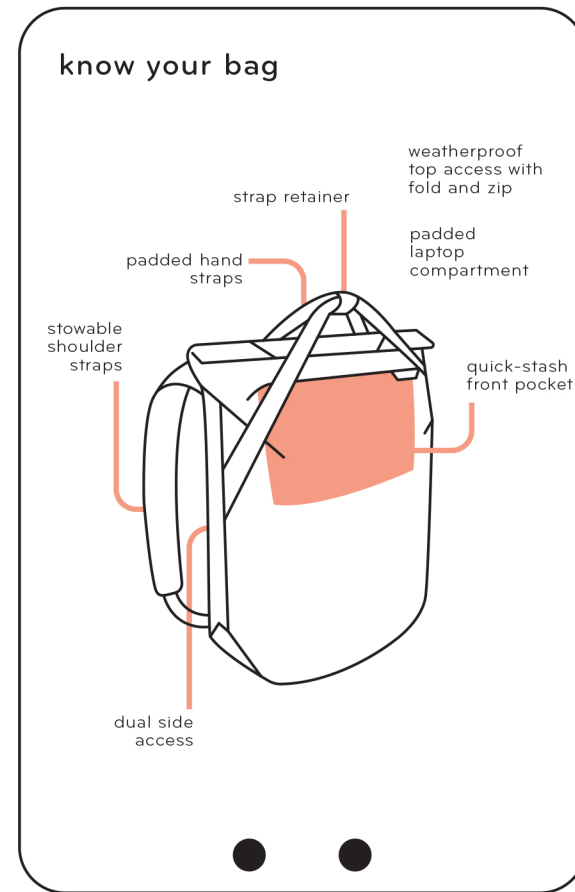

EVERYDAY TOTEPAK MANUAL

everyday totepack 20L

cameras + essential carry
sac fourre-tout sac à dos
毎日のバックパクトートバッグ

20L volume

15in max laptop size
38cm x 25.4cm x 2.5cm
15in x 10in x 1in

1.01 kg unpacked weight
2.23 lb

2 FlexFold dividers

2 CordHook carry straps

super durable UltraZips

400d outer shell + built-in padding

outer shell: made from recycled plastic

weatherproof construction

designed in San Francisco, made in Vietnam

2 FlexFold dividers

2 CordHook carry straps

super durable UltraZips

400d outer shell + built-in padding

outer shell: made from recycled plastic

Bluesign® approved fabric

weatherproof construction

designed in San Francisco, made in Vietnam