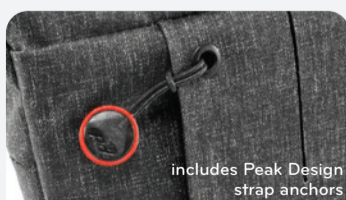

field POUCH™

expandable
accessory pouch

peak design

peak design strap sold separately

Field Pouch is an expanding pouch for cords, accessories, batteries, hard drives, and even small cameras and lenses. Wear **Field Pouch** on any belt, use it with any Peak Design strap (sold separately), or stow it in one of our award-winning bags.

packs flat and expands with gear

weatherproof construction

high quality dense felt padding

five internal pockets

carry on any belt

dedicated Capture Camera Clip attachment point

rugged 400D nylon canvas

durable hook and loop closure

clips sold separately

pkdsn.com/fieldpouch

convert to sling-style bag with Peak Design straps

includes Peak Design strap anchors

strap carry

straps sold separately

belt carry

packing organization