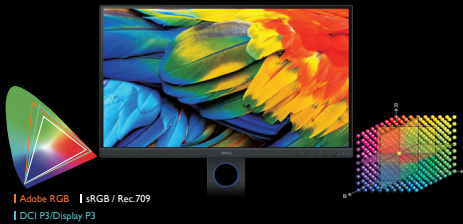

AOCOLOR™

Colors You Can Trust

Industry **STANDARD** | Displaying **DETAILS** | Out-of-the-Box **GUARANTEE**

Industry Color Standards

Enrich Your Palette with 99% Adobe RGB

High color standards by 99% of Adobe RGB, 100% of sRGB/Rec.709, and 95% of DCI-P3/Display P3 result in a more realistic color representation for outdoor and nature photography.

Color Precision with 16 bit 3D (LUT) & Delta E≤2

The 16 bit 3D look up table (LUT) and precise Delta E≤2 in Adobe RGB and sRGB color spaces render the truest view of the original image with accurate colors.

Color Consistency in Every Detail

Uniformity Technology

BenQ Uniformity Technology fine-tunes the color and brightness of the hundreds of sub-regions across the entire screen and thus offers screen-wide precise color for perfectly authentic and consistent viewing experiences.

Hardware Calibration

Hardware calibration allows you to adjust the monitor's internal image processing chip, keeping displayed images consistent with the original content without being affected by graphic card setting.