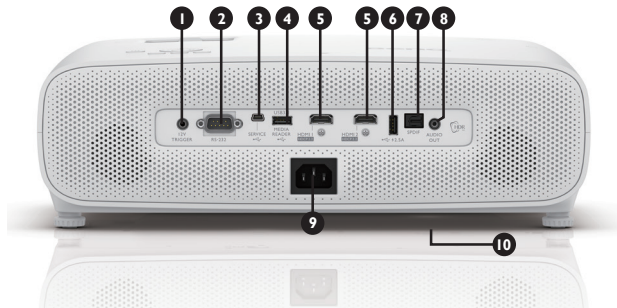

TK850i

BenQ DLP Smart Projector

Features

- True 4K UHD (3840 x 2160) 8.3 Million Pixels Resolution
- Vivid Colors & High Brightness Suitable for Bright Living Rooms & Areas
- 98% Rec.709 Coverage with Optimized Color Wheel
- Smart Projector Powered by Google-certified Android TV & Google Play Store, via Included Hidden QS01 (ATV) Dongle
- Specially Designed Sports Mode for Complete Immersion
- HDR Pro: Hyper-Realistic Video Quality with Projector-Optimized HDR10 & HLG
- Short Throw Projection with Vertical Lens Shift for Hassle Free Installation

BENQ

Input and Output Terminals

- 1 DC 12V Trigger (3.5 mm Jack)
- 2 RS232 input (D-sub 9pin, male)
- 3 USB Type min B (FW download, service)
- 4 USB Type A (Media Reader, FW download)
- 5 HDMI (HDCP2.2)
- 6 USB Type A (5V/2.5A power)
- 7 Audio output (S/PDIF)
- 8 Audio output (mini jack)
- 9 AC Power cable inlet
- 10 QS01 ATV Dongle Compartment