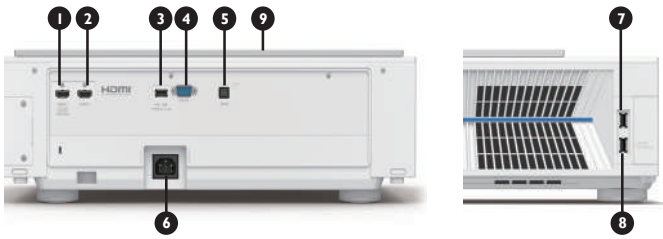

Input and Output Terminals

- 1 HDMI 2 (ARC, 2.0b, HDCP2.2)
- 2 HDMI 1 (2.0b, HDCP2.2)
- 3 USB 3.0 Type A (Media Reader, FW upgrade)
- 4 RS232 input (D-sub 9pin, male)
- 5 Audio output (S/PDIF)
- 6 AC Power cable inlet
- 7 USB 2.0 Type A (Media Reader, FW upgrade, 5V/2.5A for ATV)
- 8 USB 2.0 Type A (Media Reader, FW upgrade, 5V/2.5A for ATV)
- 9 Receiver (Front / Top)