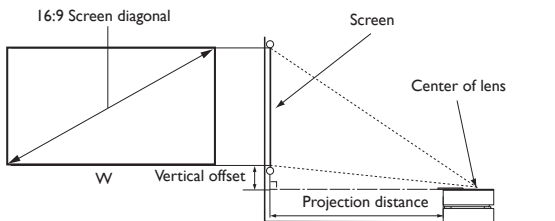

*** Default picture mode is Living room

Input and Output Terminals

- 1 HDMI 2 (ARC, 2.0b, HDCP2.2)
- 2 HDMI 1 (2.0b, HDCP2.2)
- 3 USB 3.0 Type A (Media Reader, FW upgrade)
- 4 RS232 input (D-sub 9pin, male)
- 5 Audio output (S/PDIF)
- 6 AC Power cable inlet
- 7 USB 2.0 Type A (Media Reader, FW upgrade, 5V/2.5A for ATV)
- 8 USB 2.0 Type A (Media Reader, FW upgrade, 5V/2.5A for ATV)
- 9 Receiver (Front / Top)

Dimensions

Distance Chart

Screen Size				Projection Distance	Vertical Offset
Diagonal	Height	Width			
inch	mm	mm	mm	mm	mm
70	1778	1550	872	73	160
80	2032	1771	996	120	191
90	2286	1992	1121	176	221
95	2413	2103	1183	200	236
100	2540	2214	1245	222	252
120	3048	2657	1494	331	313

• The screen aspect ratio is 16:9 and the projected picture is in a 16:9 aspect ratio

Extra Features

- Automatic Sunroof Slider Design

- Built-in TreVolo Front Speakers

- Integrated Screen-size Measuring Tool