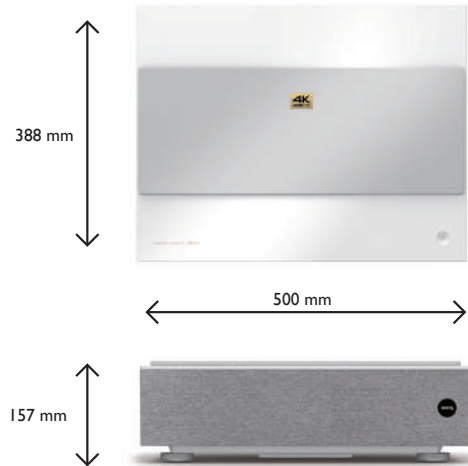

Dimensions