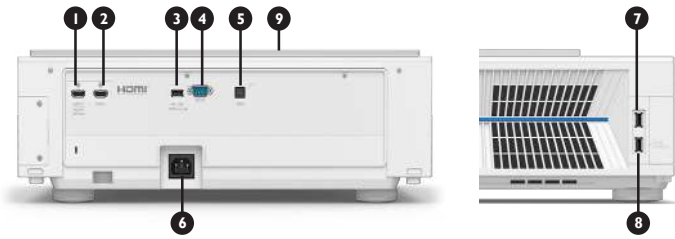

*** Default picture mode is Living Room

Input and Output Terminals

- ❶ HDMI 2 (ARC, 2.0b, HDCP2.2)
- ❷ HDMI 1 (2.0b, HDCP2.2)
- ❸ USB 3.0 Type A (Media Reader, FW upgrade)
- ❹ RS232 input (D-sub 9pin, male)
- ❺ Audio output (S/PDIF)
- ❻ AC Power cable inlet
- ❼ USB 2.0 Type A (Media Reader, FW upgrade, 5V/2.5A for ATV)
- ❽ USB 2.0 Type A (Media Reader, FW upgrade, 5V/2.5A for ATV)
- ❾ Receiver (Front / Top)