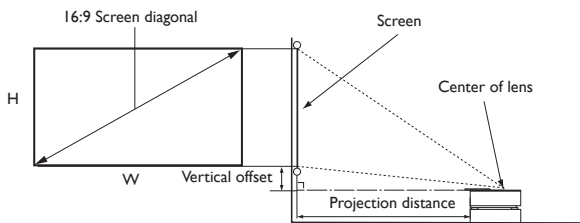

*** Default picture mode is Living Room

Input and Output Terminals

- ❶ HDMI 2 (ARC, 2.0b, HDCP2.2)
- ❷ HDMI 1 (2.0b, HDCP2.2)
- ❸ USB 3.0 Type A (Media Reader, FW upgrade)
- ❹ RS232 input (D-sub 9pin, male)
- ❺ Audio output (S/PDIF)
- ❻ AC Power cable inlet
- ❼ USB 2.0 Type A (Media Reader, FW upgrade, 5V/2.5A for ATV)
- ❽ USB 2.0 Type A (Media Reader, FW upgrade, 5V/2.5A for ATV)
- ❾ Receiver (Front / Top)

Dimensions

Distance Chart

Screen Size				Projection Distance	Vertical Offset
Diagonal	Width	Height	mm		
70	1778	1550	872	73	160
80	2032	1771	996	120	191
90	2286	1992	1121	176	221
95	2413	2103	1183	200	236
100	2540	2214	1245	222	252
120	3048	2657	1494	331	313

• The screen and the projected picture are in 16:9 aspect ratio

Extra Features

- Automatic Sunroof Slider Design

- Built-in TreVolo Front Speakers

- Integrated Screen-size Measuring Tool

Color Depth

Display format (refresh rate)	Chroma subsampling	8 Bit	10 Bit	12 Bit
4K/60p (60 Hz)	04:04:04	Yes	No	No
	04:02:02	Yes	Yes	Yes
	04:02:00	Yes	Yes	Yes
4K/24p (24 Hz)	04:04:04	Yes	Yes	Yes
	04:02:02	Yes	Yes	Yes
	04:02:00	Yes	Yes	Yes
1080P/60P (60 Hz)	04:04:04	Yes	Yes	Yes
	04:02:02	Yes	Yes	Yes
	04:02:00	Yes	Yes	Yes
1080P/24P (24 Hz)	04:04:04	Yes	Yes	Yes
	04:02:02	Yes	Yes	Yes
	04:02:00	Yes	Yes	Yes