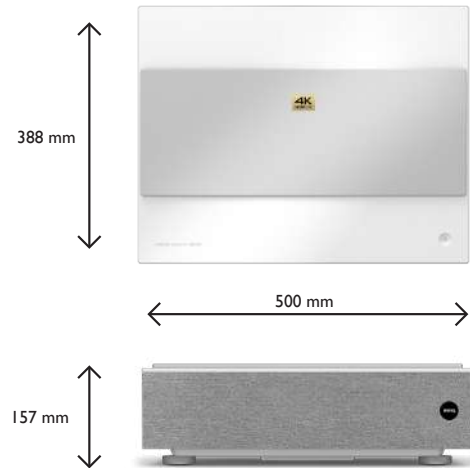

Dimensions