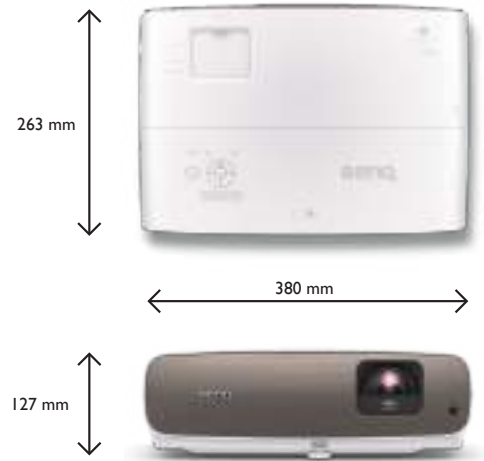

Dimensions