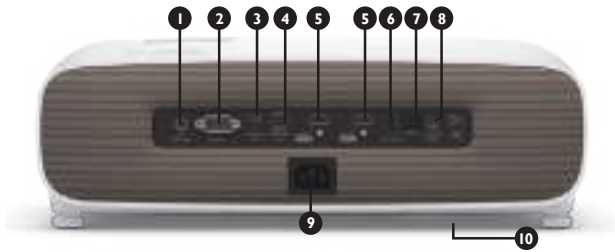

Input and Output Terminals

- ❶ DC 12V Trigger (3.5 mm Jack)
- ❷ RS232 input (D-sub 9pin, male)
- ❸ USB Type min B (FW download, service)
- ❹ USB Type A (Media Reader, FW download)
- ❺ HDMI (HDCP2.2)
- ❻ USB Type A (5V/2.5A power)
- ❼ Audio output (S/PDIF)
- ❽ Audio output (mini jack)
- ❾ AC Power cable inlet
- ❿ QS01 ATV Dongle Compartment