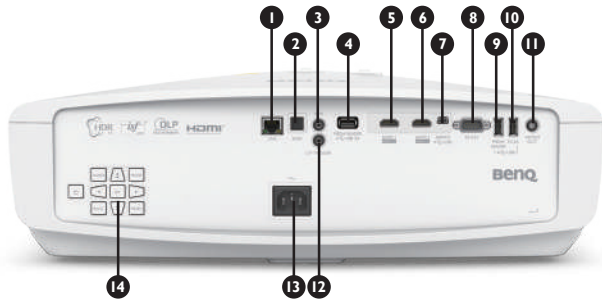

Input and Output Terminals

- 1 RJ-45 LAN input jack (10/100M)
- 2 SPDIF audio output port
- 3 IR-IN jack
- 4 USB 3.0 Type-A port (Media Reader/Firmware upgrade)
- 5 HDMI-1 (HDMI 2.0b & HDCP 2.2)
- 6 HDMI-2 (HDMI 2.0b & HDCP 2.2)
- 7 USB Mini-B port (firmware upgrades)
- 8 RS232 In (D-sub 9pin, male)
- 9 USB 2.0 Type-A port (Media Reader/Firmware upgrade)
- 10 USB Type-A port (2.5 A power supply)
- 11 Audio Out (mini jack)
- 12 DC 12V Trigger (3.5mm Jack)
- 13 12V DC output terminal
- 14 Keypad