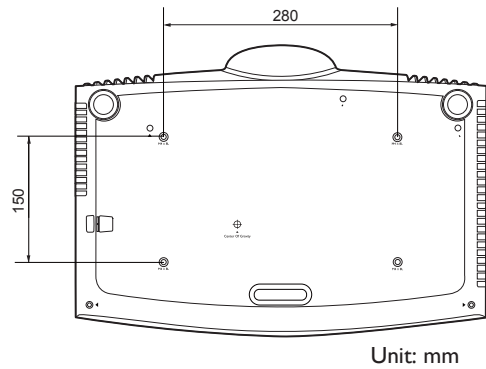

Dimensions

Distance Chart

The screen aspect ratio is 16:9 and the projected picture is in a 16:9 aspect ratio

Screen size			Distance from screen (mm)			Vertical offset (mm)	
Diagonal size	H	W	Min length (max zoom)	Average	Max length (min zoom)		
inch	mm	(mm)	(mm)				
60	1524	747	1328	1800	2348	2896	75
70	1778	872	1550	2100	2739	3378	87
80	2032	996	1771	2400	3130	3861	100
90	2286	1121	1992	2700	3522	4343	112
100	2540	1245	2214	3000	3913	4826	125
110	2794	1370	2435	3300	4304	5309	137
120	3048	1494	2657	3600	4696	5791	149
130	3302	1619	2878	3900	5087	6274	162
140	3556	1743	3099	4200	5478	6757	174
150	3810	1868	3321	4500	5870	7239	187
160	4064	1992	3542	4800	6261	7722	199
170	4318	2117	3763	5100	6652	8204	212
180	4572	2241	3985	5400	7043	8687	224
190	4826	2366	4206	5700	7435	9170	237
200	5080	2491	4428	6000	7826	9652	249

For example, if you are using a 120-inch screen, the recommended projection distance is 4696 mm. If your measured projection distance is 5000 mm, the closest match in the "Distance from screen (mm)" column is 5087 mm. Looking across this row shows that a 130" (about 3.3 m) screen is required.

Ceiling Mount Chart

Ceiling mount screw: M4
(Max L = 25 mm; Min L = 20 mm)

BenQ Europe B.V.

Meerenakkerweg 1-17
5652 AR Eindhoven
The Netherlands
Tel: +31 88 8889200
Fax: +31 88 8889299

BenQ.eu

© 2019 BenQ Corp. Specifications may vary by region, please visit your local stores for details.
Actual product's features and specifications are subject to change without notice.
This material may include corporate names and trademarks of third parties which are the properties of the third parties respectively.