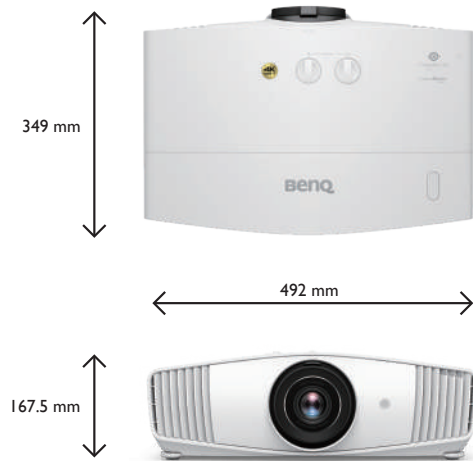

Dimensions