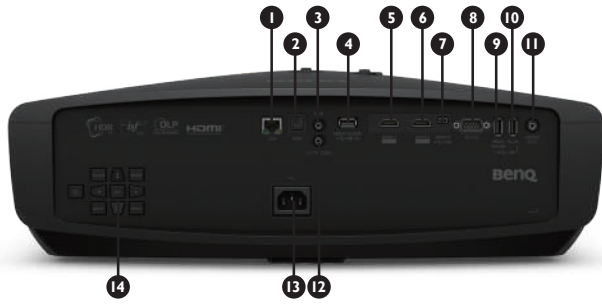

Input and Output Terminals

1 RJ-45 LAN input jack (10/100M)	8 RS232 In (D-sub 9pin, male)
2 SPDIF audio output port	9 USB 2.0 Type-A port (Media Reader/Firmware upgrade)
3 IR-IN jack	10 USB Type-A port (2.5 A power supply)
4 USB 3.0 Type-A port (Media Reader/Firmware upgrade)	11 Audio Out (mini jack)
5 HDMI-1 (HDMI 2.0b & HDCP 2.2)	12 DC 12V Trigger (3.5mm Jack)
6 HDMI-2 (HDMI 2.0b & HDCP 2.2)	13 12V DC output terminal
7 USB Mini-B port (firmware upgrades)	14 Keypad