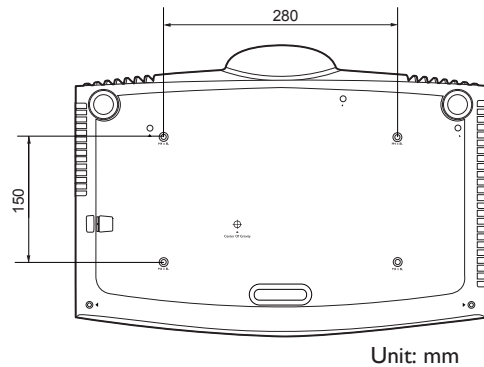

Dimensions

Distance Chart

The screen aspect ratio is 16:9 and the projected picture is in a 16:9 aspect ratio

Screen size			Distance from screen (mm)			Vertical offset (mm)	
Diagonal size	H	W	Min length (max zoom)	Average	Max length (min zoom)		
inch	mm	(mm)	(mm)				
60	1524	747	1328	1800	2348	2896	75
70	1778	872	1550	2100	2739	3378	87
80	2032	996	1771	2400	3130	3861	100
90	2286	1121	1992	2700	3522	4343	112
100	2540	1245	2214	3000	3913	4826	125
110	2794	1370	2435	3300	4304	5309	137
120	3048	1494	2657	3600	4696	5791	149
130	3302	1619	2878	3900	5087	6274	162
140	3556	1743	3099	4200	5478	6757	174
150	3810	1868	3321	4500	5870	7239	187
160	4064	1992	3542	4800	6261	7722	199
170	4318	2117	3763	5100	6652	8204	212
180	4572	2241	3985	5400	7043	8687	224
190	4826	2366	4206	5700	7435	9170	237
200	5080	2491	4428	6000	7826	9652	249

For example, if you are using a 120-inch screen, the recommended projection distance is 4696 mm. If your measured projection distance is 5000 mm, the closest match in the "Distance from screen (mm)" column is 5087 mm. Looking across this row shows that a 130" (about 3.3 m) screen is required.

Ceiling Mount Chart

Ceiling mount screw: M4
(Max L = 25 mm; Min L = 20 mm)

BenQ Europe B.V.

Meerenakkerweg 1-17
5652 AR Eindhoven
The Netherlands
Tel: +31 88 8889200
Fax: +31 88 8889299

BenQ.eu

© 2019 BenQ Corp. Specifications may vary by region, please visit your local stores for details.
Actual product's features and specifications are subject to change without notice.
This material may include corporate names and trademarks of third parties which are the properties of the third parties respectively.