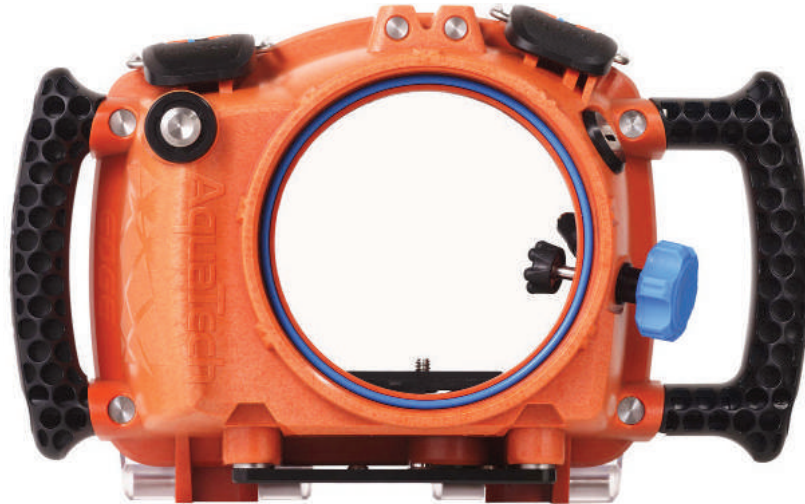

EDGE Sport Housing (Base Models): Orange

Sony: Orange

EDGE Base Sport Housing for Sony a7 III,
a7 RIII, a9, a1, a7 SIII a7R IV, a9 II
SKU: 10196

Canon: Orange

EDGE Base Sport Housing for Canon R5
SKU: 10323

EDGE Base Sport Housing for Canon R6
SKU: 10325

Fujifilm: Orange

EDGE Base Sport Housing for Fujifilm X-T4
SKU: 10329

Nikon: Orange

EDGE Base Sport Housing for Nikon Z6, Z7,
Z6II, Z7II
SKU: 10199